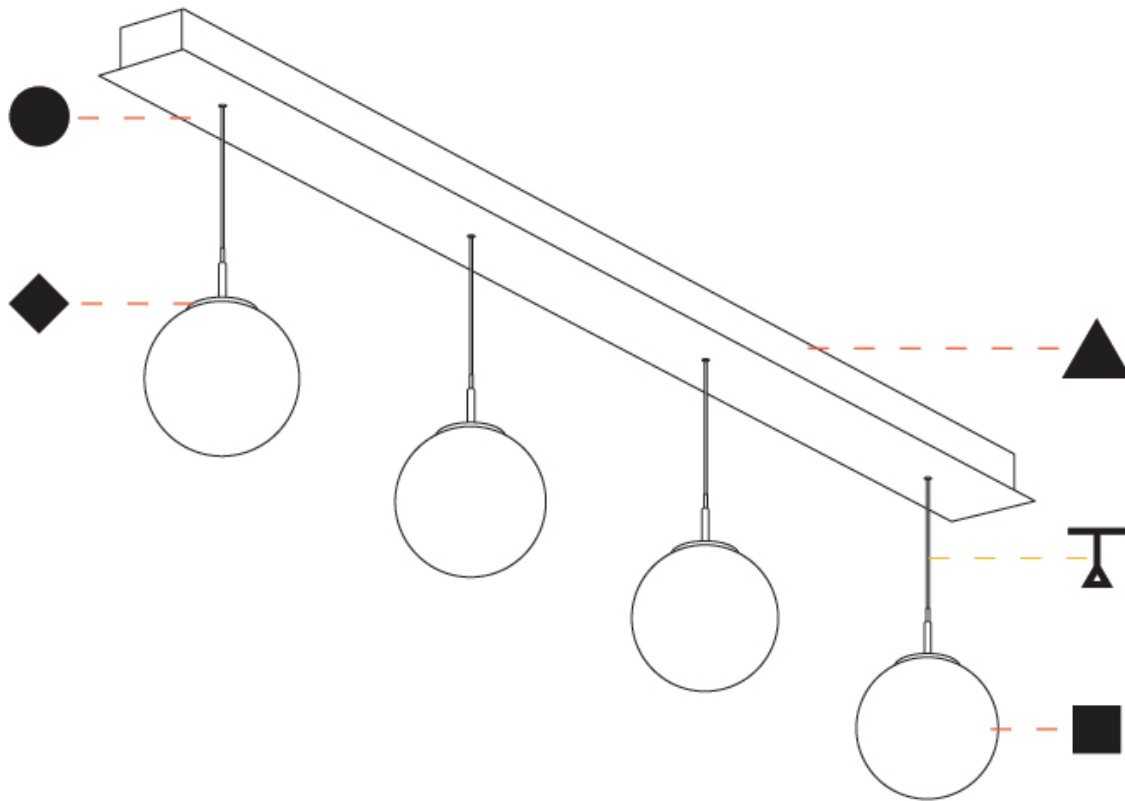

G-MINI CHANNEL HANGOVER SUSPENSION

A300645-

PROJECT	_____
TYPE	_____
SPECIFIER	_____
QUANTITY	_____
DATE	_____

A