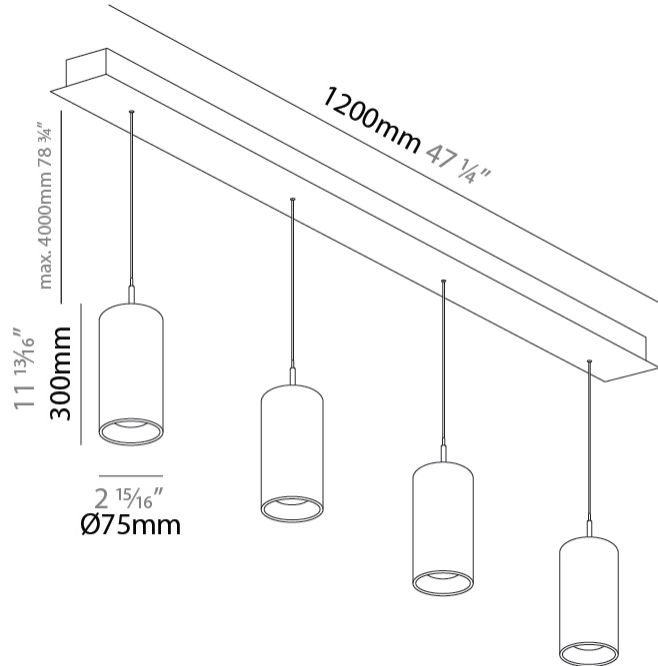

GENERAL

Series: G-Mini Channel
Subseries: G-Mini Channel Hangover
Brand: Prolight
Division: Architectural
Mounting Type: Suspension
Mounting Location: Ceiling
Subcategory: Spots

PHYSICAL

Shape: Cylinder
Diameter (mm): 75
Diameter (in): 2 ¹⁵/₁₆
Length (mm): 1200
Length (in): 47 ¹/₄
Height (mm): 150
Height (in): 5 ⁷/₈
Light Distribution: Direct
Diffuser: Shine Ring - NOR / OPL / YEL / ORA / RED / BLU / GRN
Fixture Finish: SSR / BKV / CWI / CRY / HAB / UFT / ITA / RUA / FTG / MYG / LOD / PUS / FRO / FUP / KIA / POP / BLS / SPG / MEY / GOH / GUM / CHC / COM / ABZ / JAG / OBR / MOS / ROR
Accent Finish: NOF / COP / MIR / SSS
Fixture Material: Extruded Aluminum / Steel
Cable Details: 2,000mm/78 3/4" / 4,000mm/157 1/2" - Cable, Black, Green, Orange, Red, White

ELECTRICAL

Lamp Type: LED (Zhaga Standard)
Input Wattage (W): 26
Total Output Wattage (W): 23.7
Dimming: Non-Dimmable
Driver Included: Yes
Driver Location: Integrated
Driver Type: Constant Current - Universal
Driver Class: Class 2
Input Voltage (V): 120 - 277

LED

Color Temperature (°K): 2700 / 3000 / 3500 / 4000
Max. Delivered Lumen (lm): 1557 / 1649 / 1740 / 1787
Nominal Lumen (lm): 1840 / 1949 / 2057 / 2112
CRI: >90 CRI
Lamp Life (hrs): 50000

OPTICAL

Beam Angle: 6 / 22 / 38

RATINGS AND CERTIFICATIONS

Certified By: Certified for North American Standards
IP rating: IP20